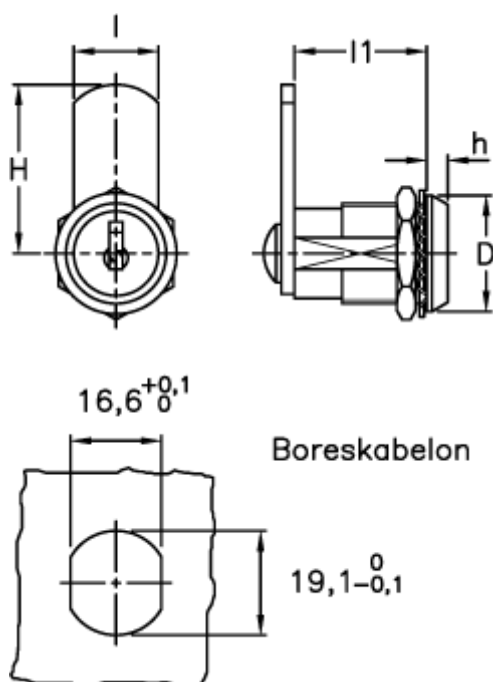

Data Sheet

Article number: 2310421451

Description: E+G Latch w/lock
CSU.13/32

Measures

$D = 23$

$H = 32$

$h = 5$

$l = 16$

$l_1 = 13$